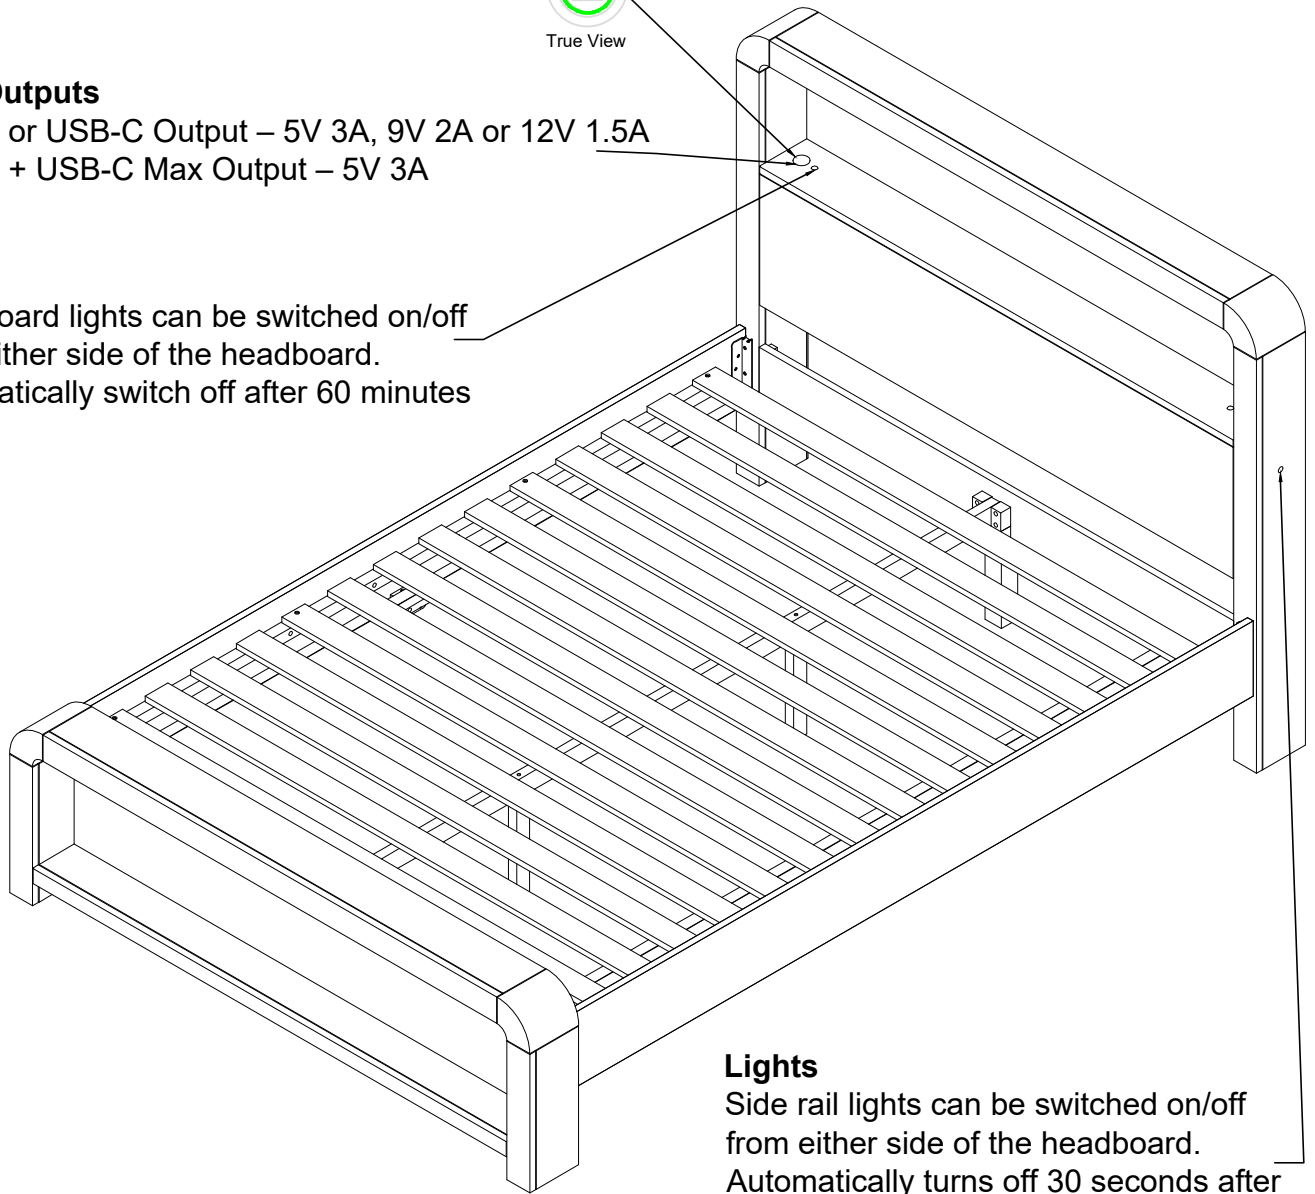

### Lights

Headboard lights can be switched on/off from either side of the headboard.

Automatically switch off after 60 minutes

### Lights

Side rail lights can be switched on/off from either side of the headboard.

Automatically turns off 30 seconds after power on if no motion is detected by the sensor.